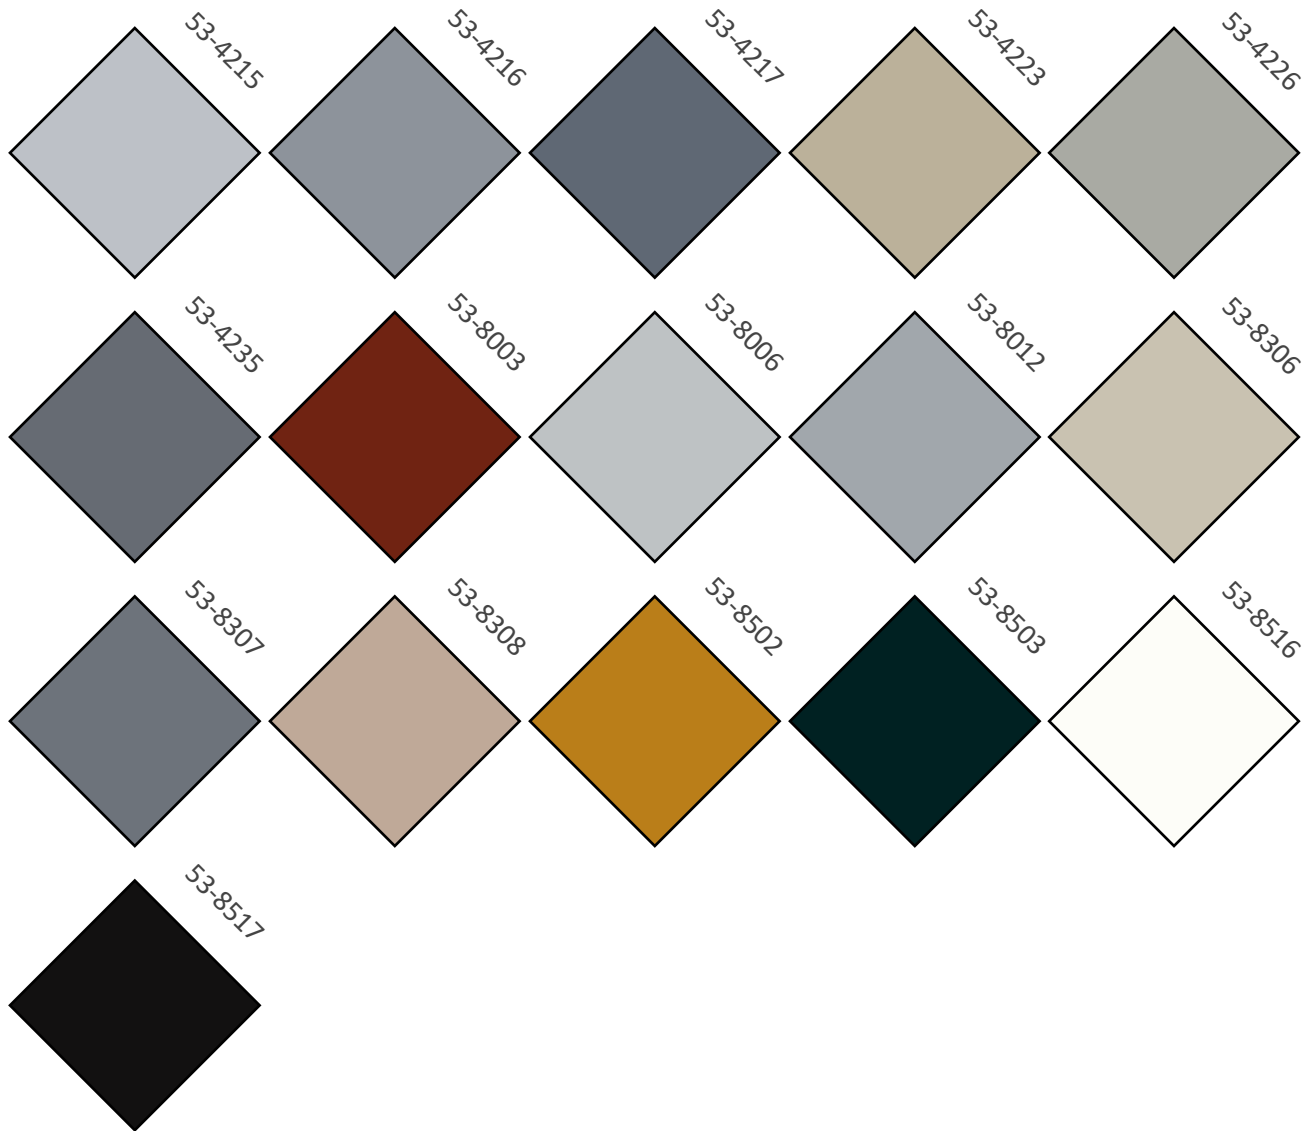

Color Sheet: 2000, 4000, and 8000

Color Sheet: 2000, 4000, and 8000

Shelf Life- One year from shipment date, in original, unopened factory containers. ()

Storage Temperature

Under normal storage conditions of 60°F to 90°F (18° - 32°C).