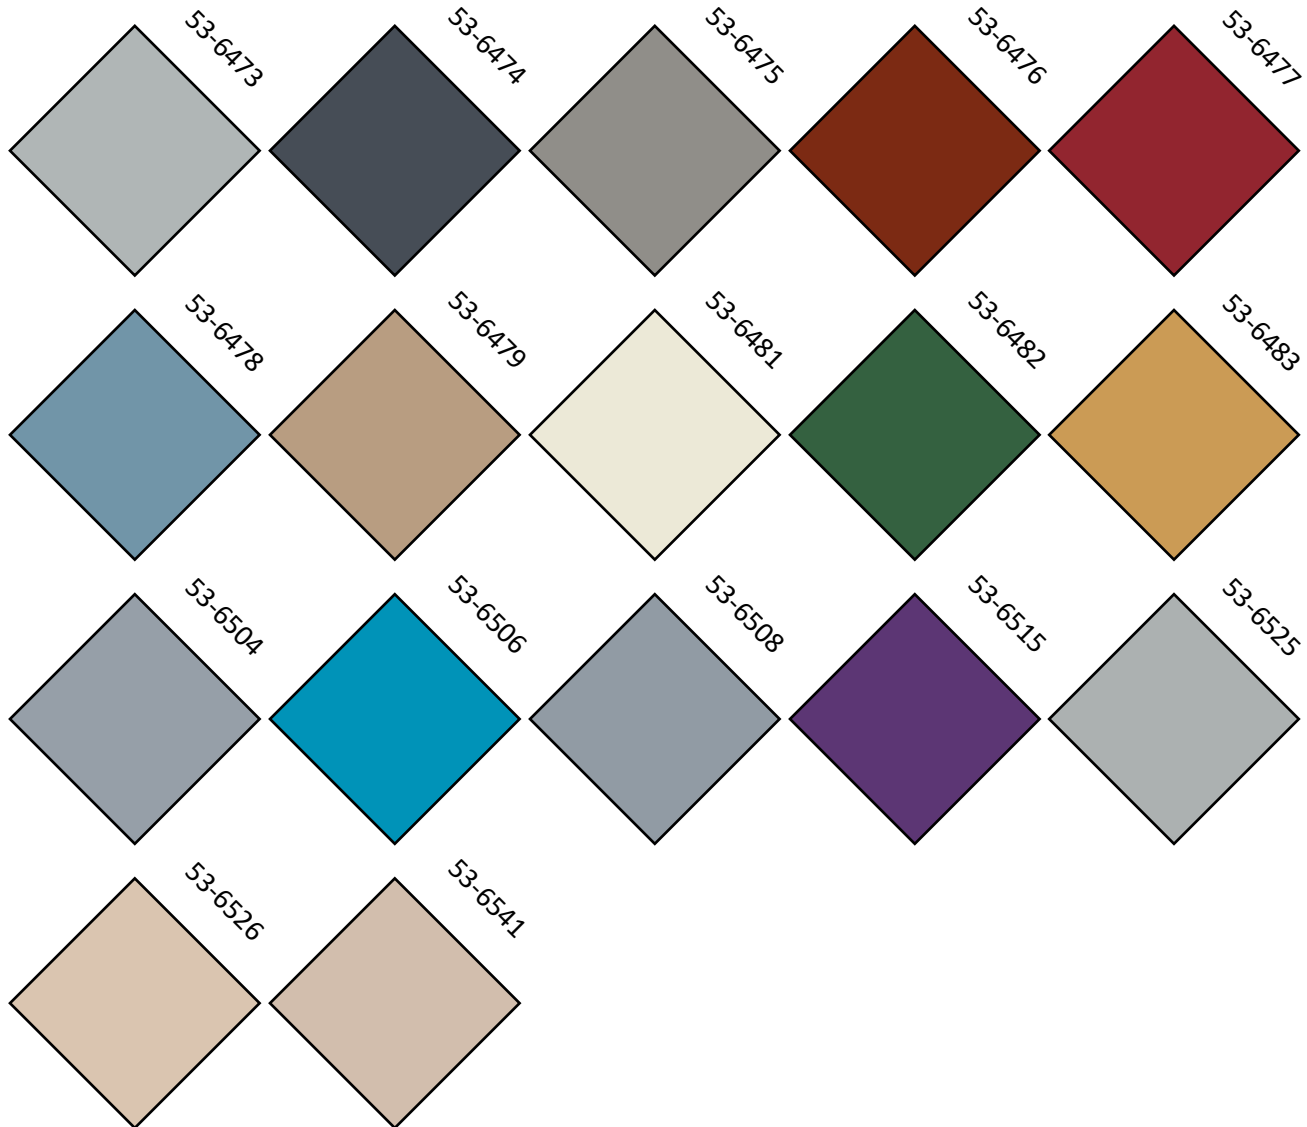

Color Sheet: 6000

Color Sheet: 6000

Shelf Life- 9 months from shipment date, in original, unopened factory containers.
Storage Temperature
Under normal storage conditions of 60°F to 90°F (18° - 32°C).