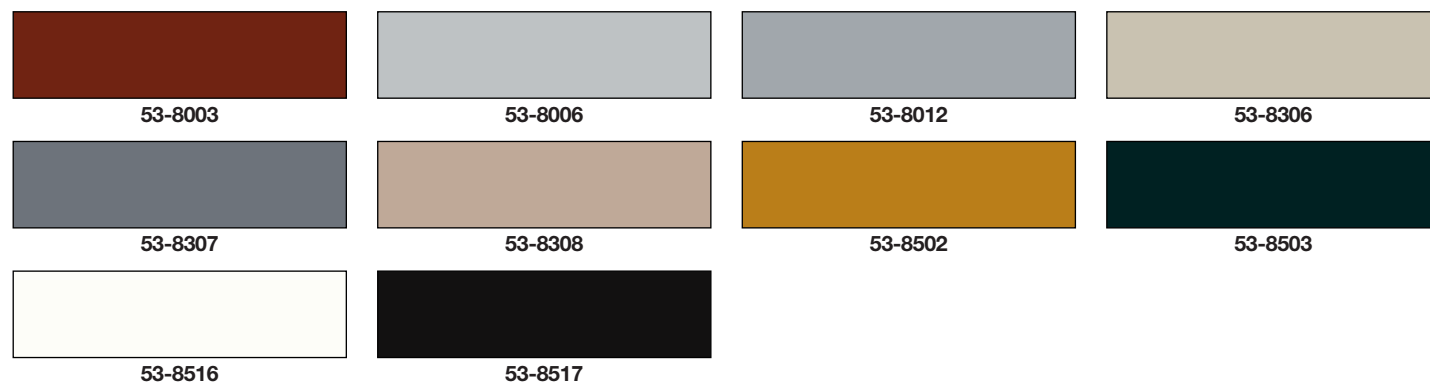

PFLAUMER

TERACHEM[®] 53-COLORANTS COLOR CHART

TERACHEM[®] 53-2000/4000/6000/8000

THERE'S ALWAYS MORE TO SEE FROM PFLAUMER

WWW.PFLAUMER.COM

TERACHEM® 53-2000 – Polyaspartic-Based Colorants

TERACHEM® 53-4000 – Epoxy-Based Colorants

TERACHEM® 53-8000 – Polyurea, Urethane, and Polymer Concrete

TERACHEM® 53-6000 – Universal Colorants for 2k Systems

PFLAUMER

THERE'S ALWAYS MORE TO SEE FROM PFLAUMER

NEED SAMPLES?

Easily request product samples