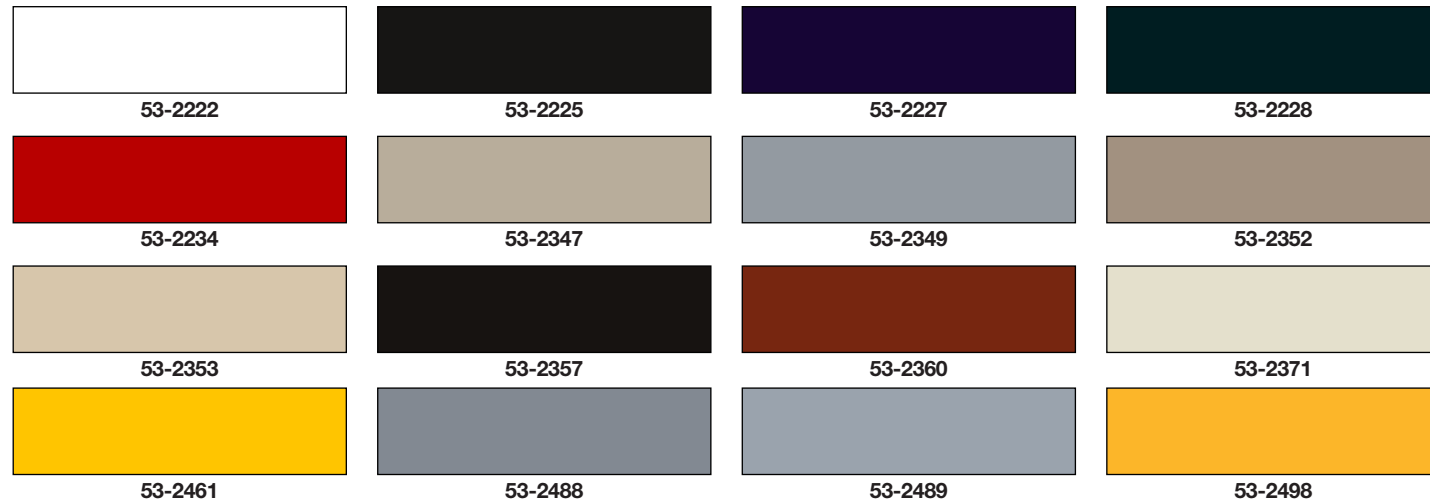

PFLAUMER

TERACHEM[®] 53-COLORANTS COLOR CHART

TERACHEM[®] 53-2000/4000/6000/8000

THERE'S ALWAYS MORE TO SEE FROM PFLAUMER

WWW.PFLAUMER.COM

TERACHEM® 53-2000 – Polyaspartic-Based Colorants

TERACHEM® 53-4000 – Epoxy-Based Colorants

TERACHEM® 53-8000 – Polyurea, Urethane, and Polymer Concrete

TERACHEM® 53-6000 – Universal Colorants for 2k Systems

PFLAUMER

THERE'S ALWAYS MORE TO SEE FROM PFLAUMER

NEED SAMPLES?

Easily request product samples